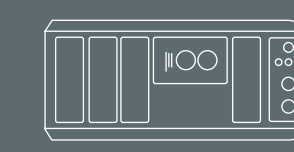

# FLEX HLF 20

**Versatile**

AluFire:  
aluminium profiles  
for adaptable design

**Flexible**

Flexible superstructure:  
maximum customisable  
configurations

**Intuitive**

EasyOperator:  
simple interface for  
fast & safe operations